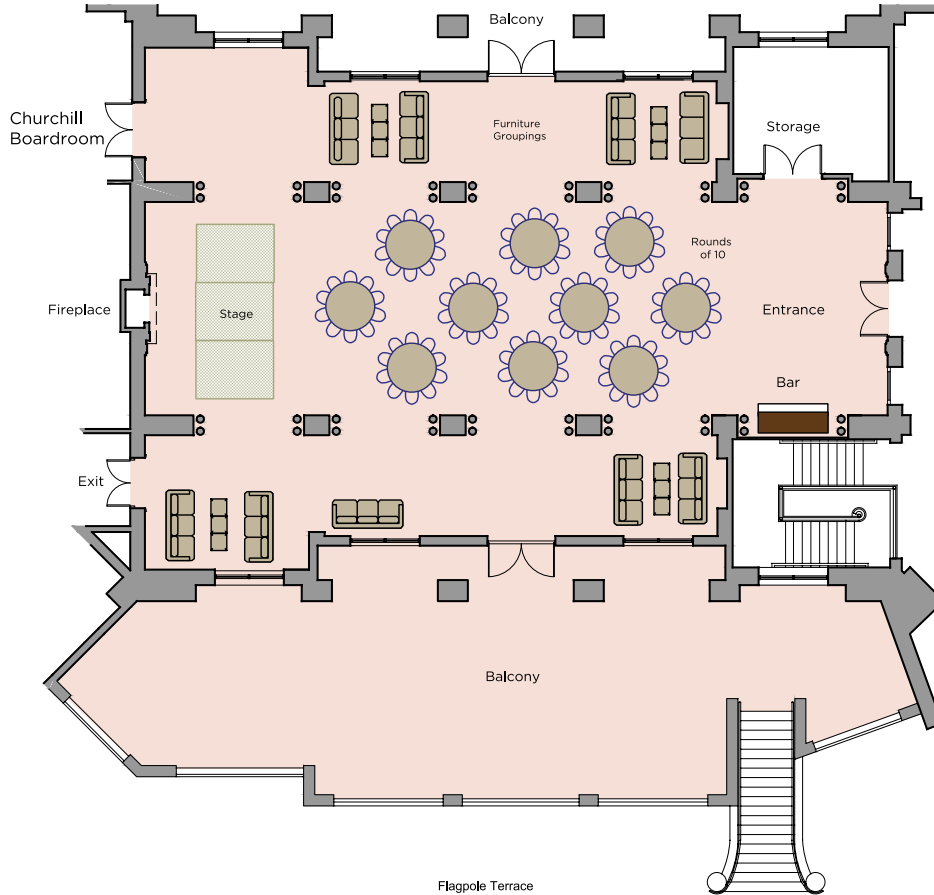

BANQUET LAYOUT MAP

Harbourview Ballroom

BANQUET LAYOUT MAP

The Princess Ballroom and Foyer

BANQUET LAYOUT MAP

Trudeau Ballroom

BANQUET LAYOUT MAP

The Twain Boardroom

The Churchill Boardroom

BANQUET LAYOUT MAP

Regency Terrace

BANQUET LAYOUT MAP

Flagpole Terrace

BANQUET LAYOUT MAP

Marina

BANQUET LAYOUT MAP

Marcus' Restaurant & Private Dining Room

BANQUET LAYOUT MAP

1609 Bar & Restaurant