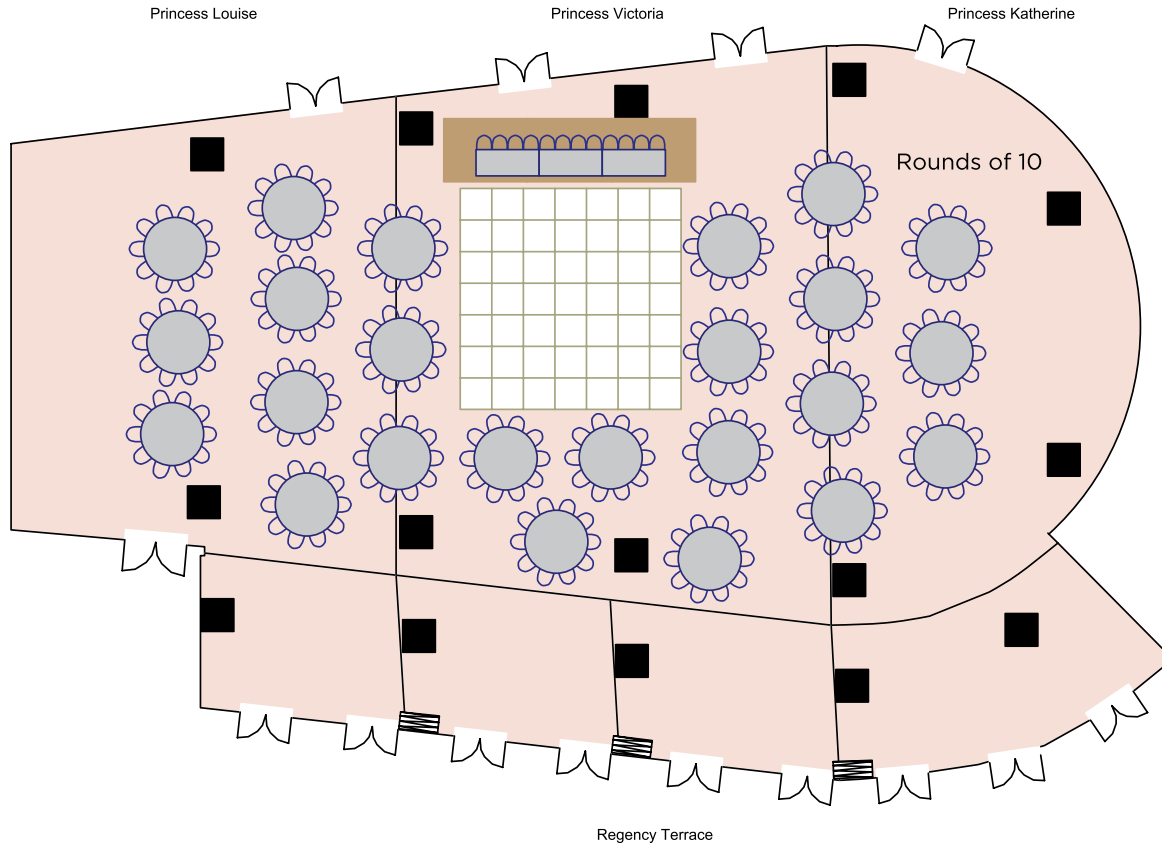

BANQUET LAYOUT MAP

Harbourview Ballroom

BANQUET LAYOUT MAP

The Princess Ballroom and Foyer

BANQUET LAYOUT MAP

Trudeau Ballroom

BANQUET LAYOUT MAP

The Twain Boardroom

The Churchill Boardroom

BANQUET LAYOUT MAP

Regency Terrace

BANQUET LAYOUT MAP

Flagpole Terrace

BANQUET LAYOUT MAP

Marina

BANQUET LAYOUT MAP

Marcus' Restaurant & Private Dining Room

BANQUET LAYOUT MAP

1609 Bar & Restaurant