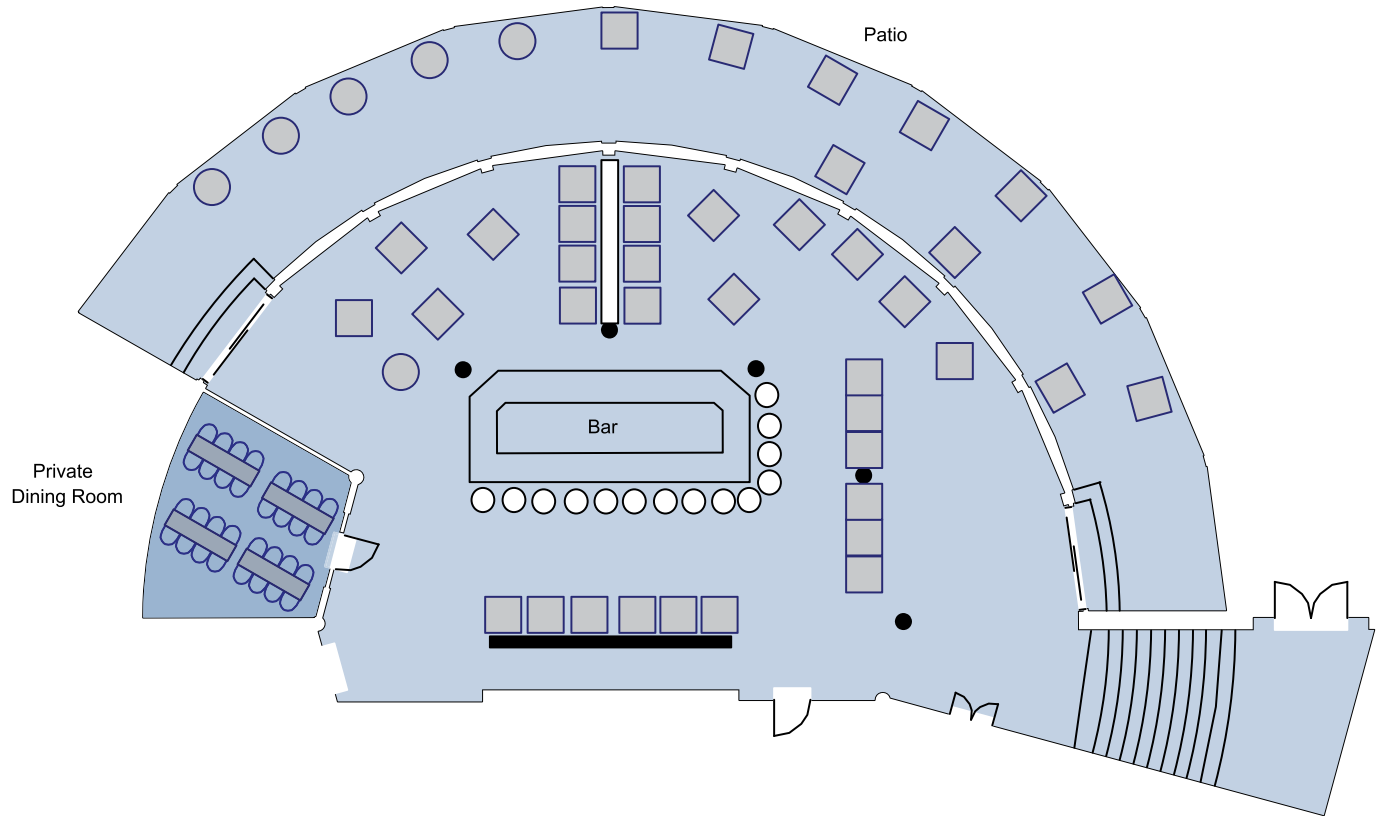

BANQUET LAYOUT MAP

Harbourview Ballroom

BANQUET LAYOUT MAP

The Princess Ballroom and Foyer

BANQUET LAYOUT MAP

Trudeau Ballroom

BANQUET LAYOUT MAP

The Twain Boardroom

The Churchill Boardroom

BANQUET LAYOUT MAP

Regency Terrace

BANQUET LAYOUT MAP

Flagpole Terrace

BANQUET LAYOUT MAP

Marina

BANQUET LAYOUT MAP

Marcus' Restaurant & Private Dining Room

BANQUET LAYOUT MAP

1609 Bar & Restaurant