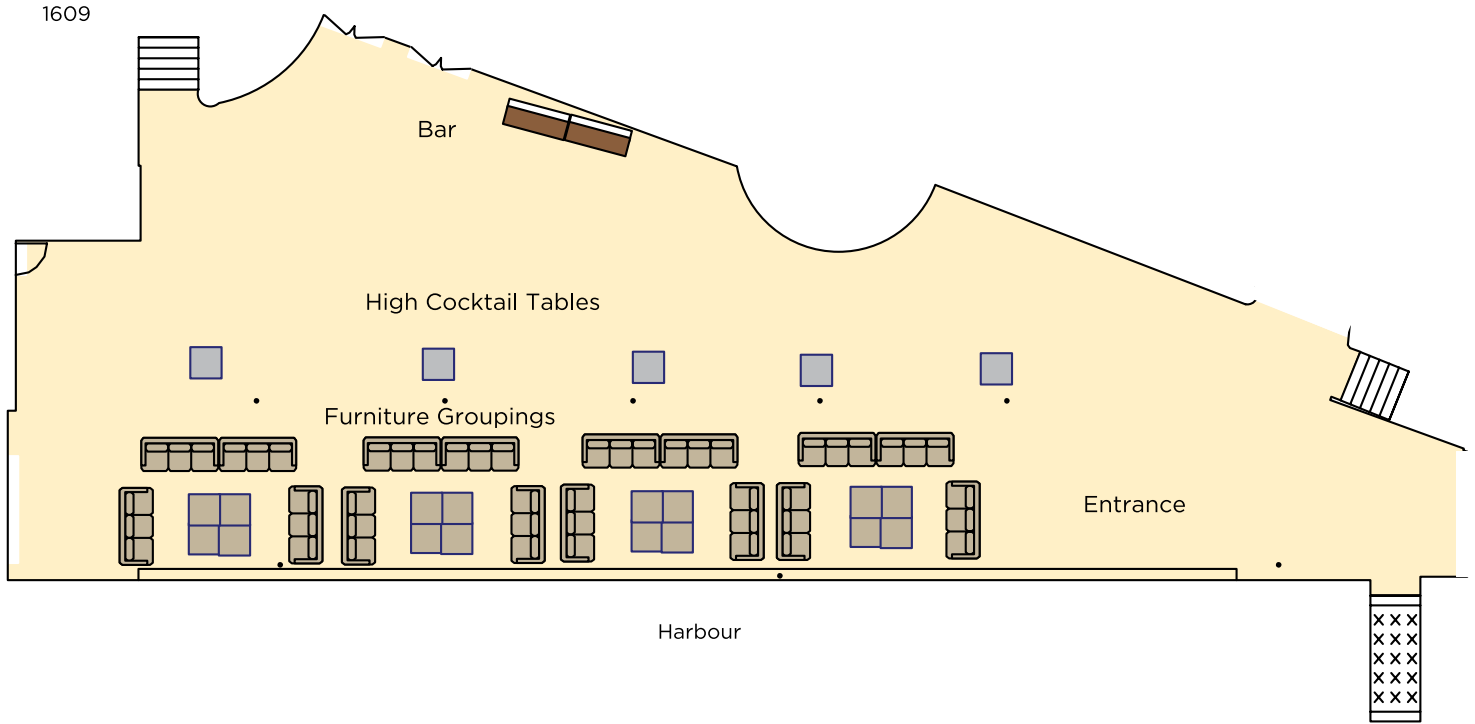

# BANQUET LAYOUT MAP

## Flagpole Terrace

Princess Dock

Flagpole Terrace

Gazebo

Cocktail Tables

Moongate

Crown & Anchor Patio

Hotel Lobby

# BANQUET LAYOUT MAP

Marina

# BANQUET LAYOUT MAP

1609 Bar & Restaurant