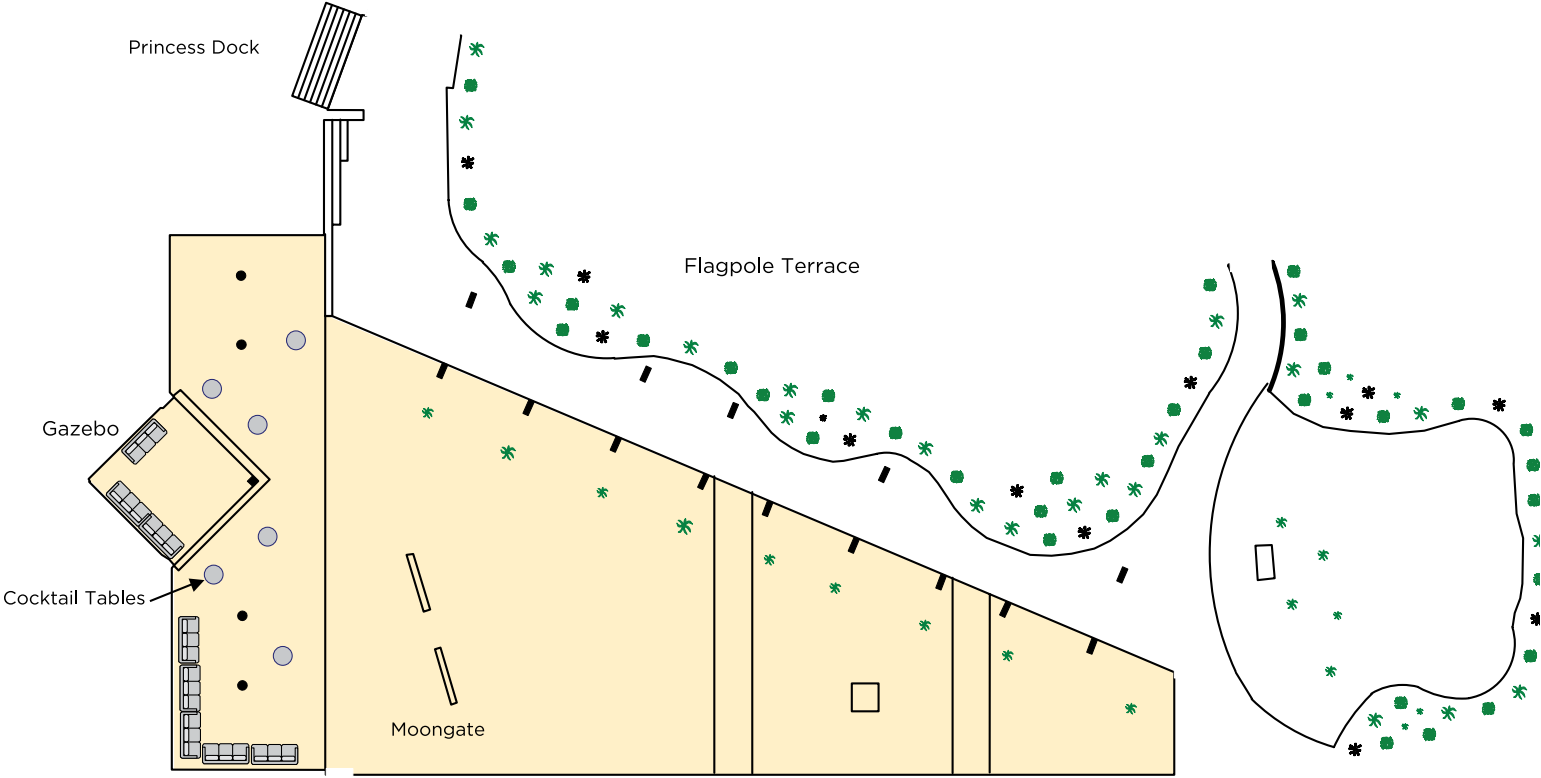

BANQUET LAYOUT MAP

Harbourview Ballroom

BANQUET LAYOUT MAP

The Princess Ballroom and Foyer

BANQUET LAYOUT MAP

Trudeau Ballroom

BANQUET LAYOUT MAP

The Twain Boardroom

The Churchill Boardroom

BANQUET LAYOUT MAP

Regency Terrace

BANQUET LAYOUT MAP

Flagpole Terrace

Princess Dock

Gazebo

Cocktail Tables

Flagpole Terrace

Moongate

Crown & Anchor Patio

Hotel Lobby

BANQUET LAYOUT MAP

Marina

BANQUET LAYOUT MAP

1609 Bar & Restaurant