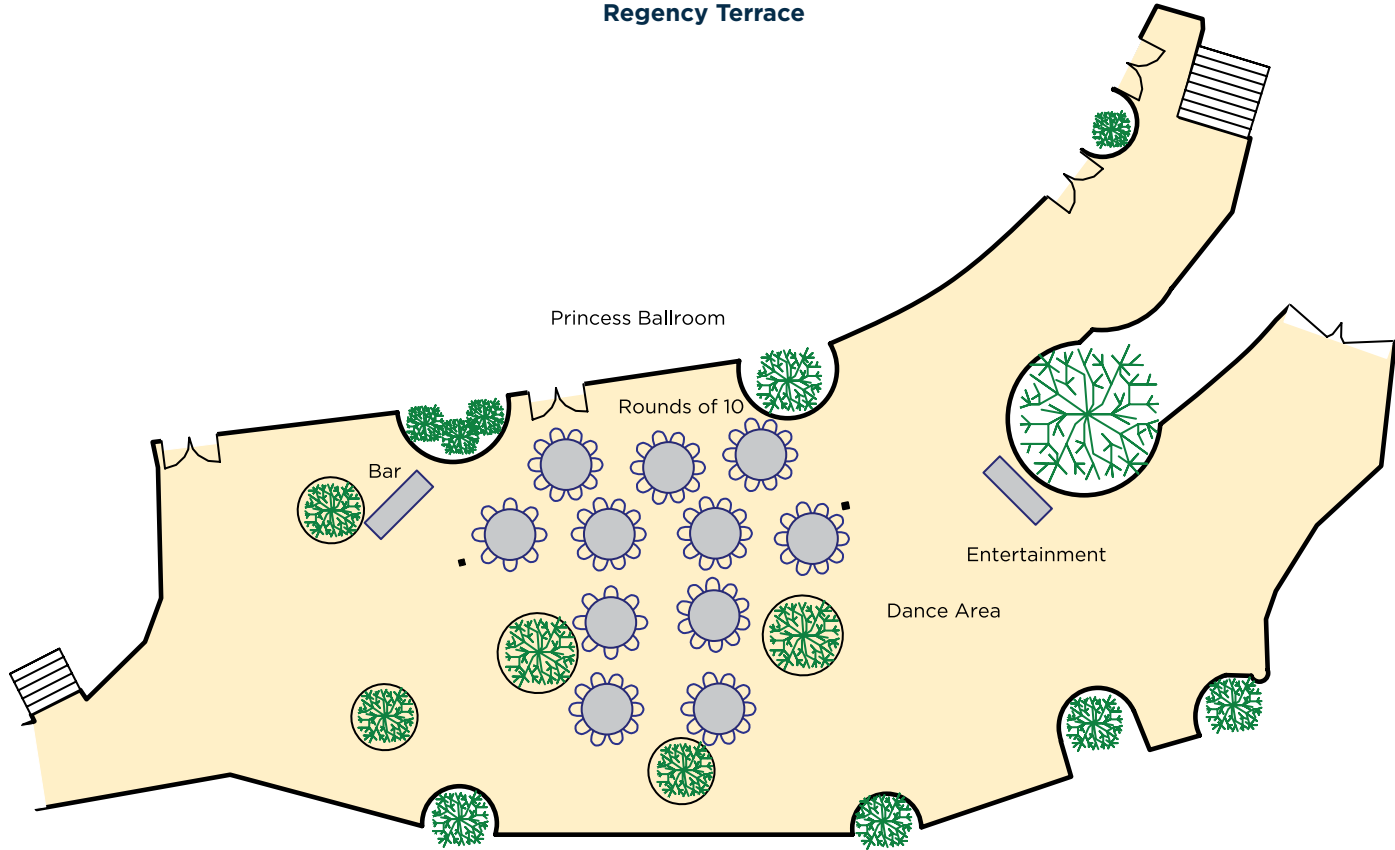

BANQUET LAYOUT MAP

Harbourview Ballroom

BANQUET LAYOUT MAP

The Princess Ballroom and Foyer

BANQUET LAYOUT MAP

Trudeau Ballroom

BANQUET LAYOUT MAP

The Twain Boardroom

The Churchill Boardroom

BANQUET LAYOUT MAP

Regency Terrace

BANQUET LAYOUT MAP

Flagpole Terrace

Princess Dock

Gazebo

Cocktail Tables

Flagpole Terrace

Moongate

Crown & Anchor Patio

Hotel Lobby

BANQUET LAYOUT MAP

Marina

BANQUET LAYOUT MAP

1609 Bar & Restaurant