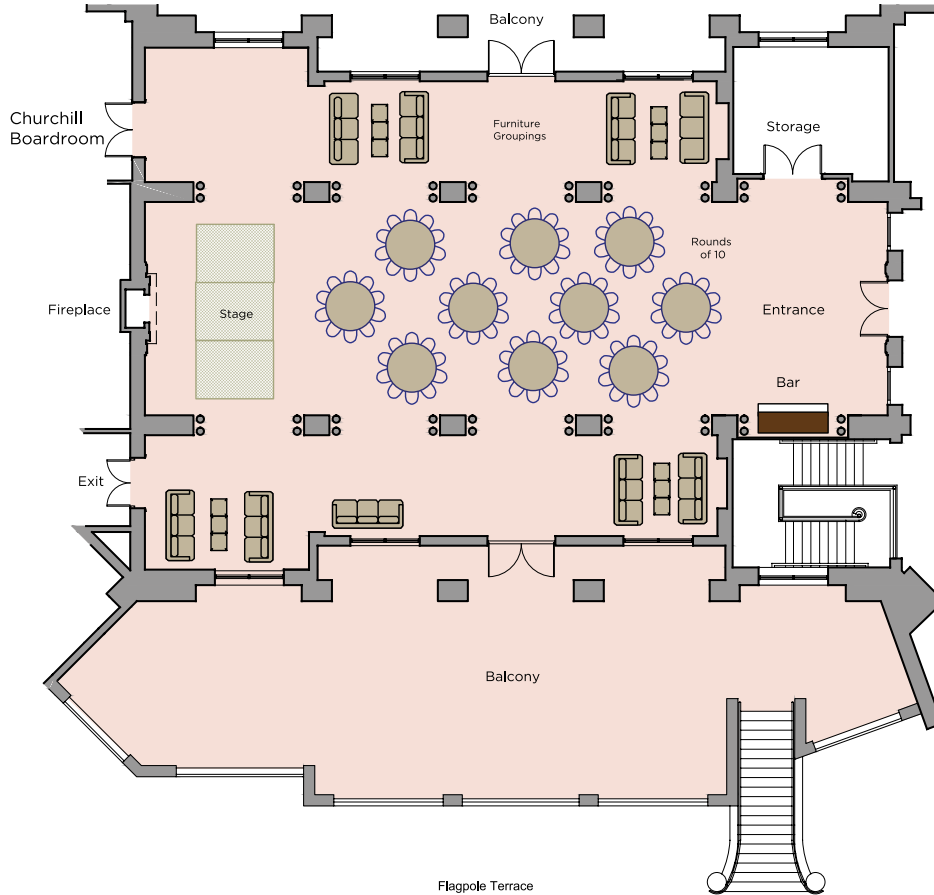

BANQUET LAYOUT MAP

Harbourview Ballroom

BANQUET LAYOUT MAP

The Princess Ballroom and Foyer

BANQUET LAYOUT MAP

Trudeau Ballroom

BANQUET LAYOUT MAP

The Twain Boardroom

The Churchill Boardroom

BANQUET LAYOUT MAP

Regency Terrace

BANQUET LAYOUT MAP

Flagpole Terrace

Princess Dock

Gazebo

Cocktail Tables

Flagpole Terrace

Moongate

Crown & Anchor Patio

Hotel Lobby

BANQUET LAYOUT MAP

Marina

BANQUET LAYOUT MAP

1609 Bar & Restaurant