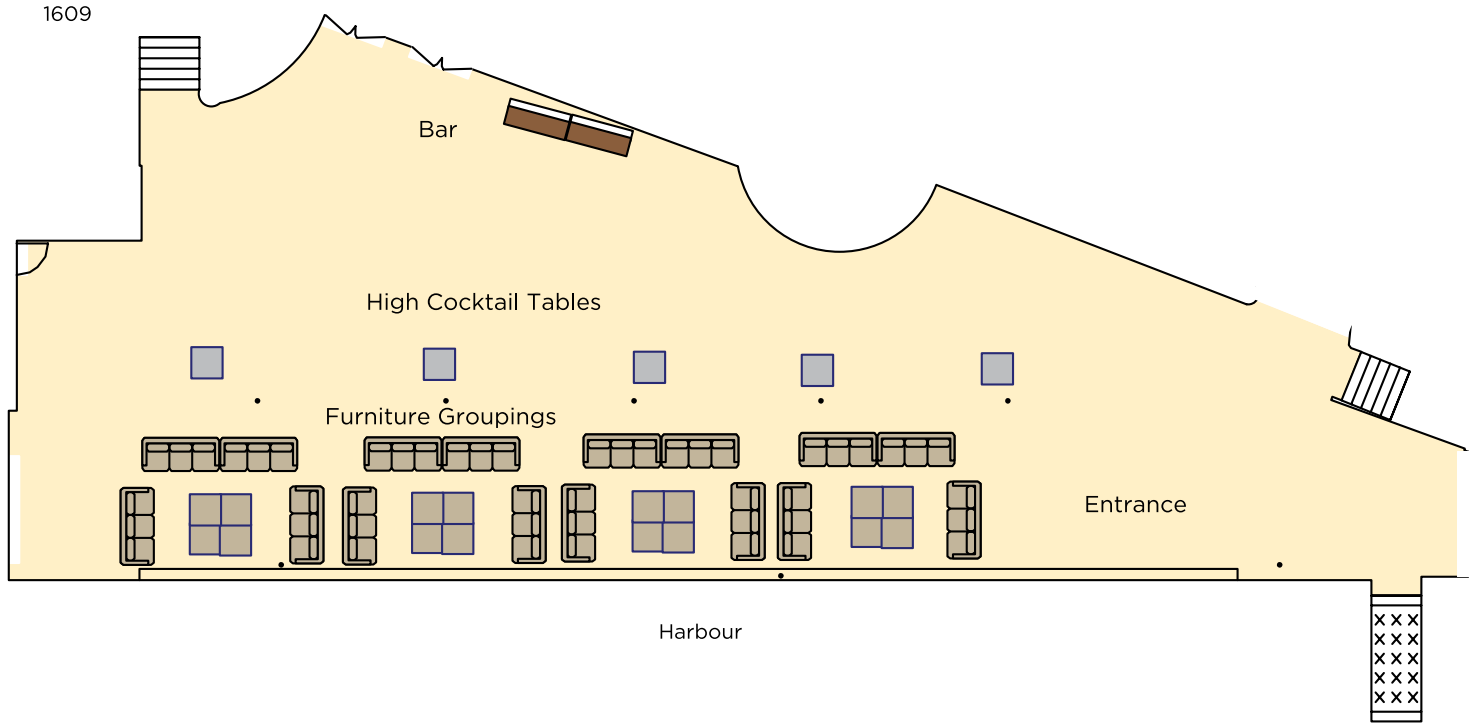

BANQUET LAYOUT MAP

Harbourview Ballroom

BANQUET LAYOUT MAP

The Princess Ballroom and Foyer

BANQUET LAYOUT MAP

Trudeau Ballroom

BANQUET LAYOUT MAP

The Twain Boardroom

The Churchill Boardroom

BANQUET LAYOUT MAP

Regency Terrace

BANQUET LAYOUT MAP

Flagpole Terrace

Princess Dock

Gazebo

Cocktail Tables

Flagpole Terrace

Moongate

Crown & Anchor Patio

Hotel Lobby

BANQUET LAYOUT MAP

Marina

BANQUET LAYOUT MAP

1609 Bar & Restaurant