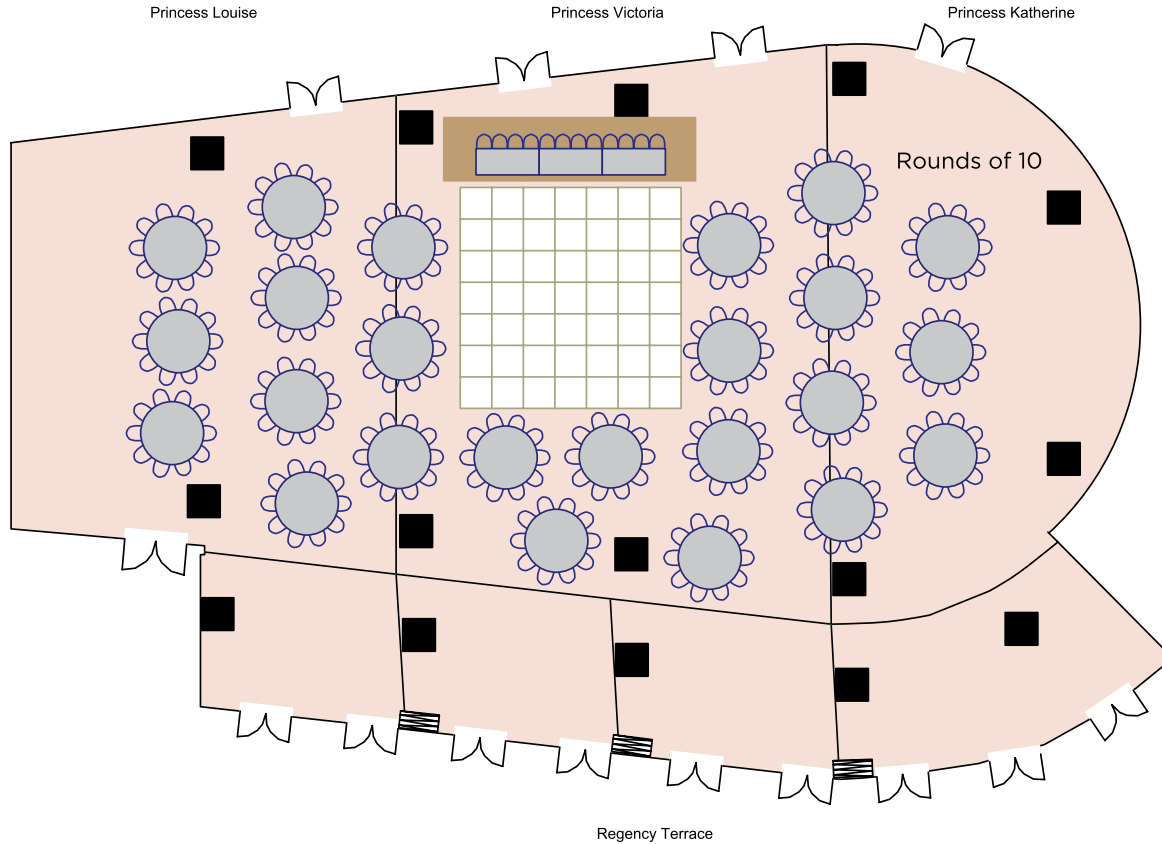

BANQUET LAYOUT MAP

Harbourview Ballroom

BANQUET LAYOUT MAP

The Princess Ballroom and Foyer

BANQUET LAYOUT MAP

Trudeau Ballroom

BANQUET LAYOUT MAP

The Twain Boardroom

The Churchill Boardroom

BANQUET LAYOUT MAP

Regency Terrace

BANQUET LAYOUT MAP

Flagpole Terrace

Princess Dock

Gazebo

Cocktail Tables

Flagpole Terrace

Moongate

Crown & Anchor Patio

Hotel Lobby

BANQUET LAYOUT MAP

Marina

BANQUET LAYOUT MAP

1609 Bar & Restaurant