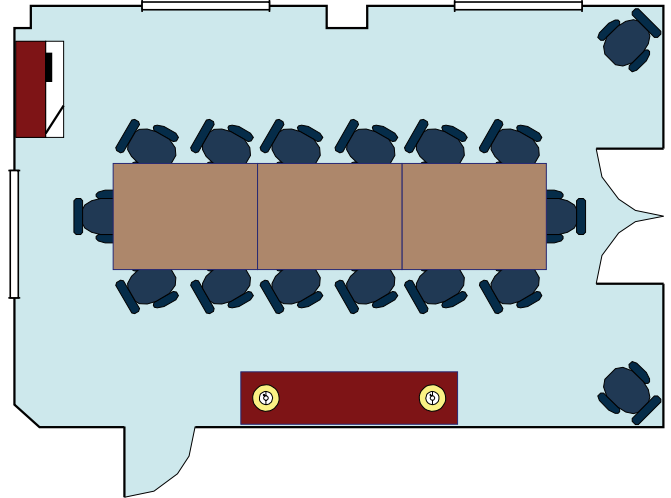

BANQUET LAYOUT MAP

Harbourview Ballroom

BANQUET LAYOUT MAP

The Princess Ballroom and Foyer

BANQUET LAYOUT MAP

Trudeau Ballroom

BANQUET LAYOUT MAP

The Twain Boardroom

The Churchill Boardroom

BANQUET LAYOUT MAP

Regency Terrace

BANQUET LAYOUT MAP

Flagpole Terrace

Princess Dock

Gazebo

Cocktail Tables

Flagpole Terrace

Moongate

Crown & Anchor Patio

Hotel Lobby

BANQUET LAYOUT MAP

Marina

BANQUET LAYOUT MAP

1609 Bar & Restaurant